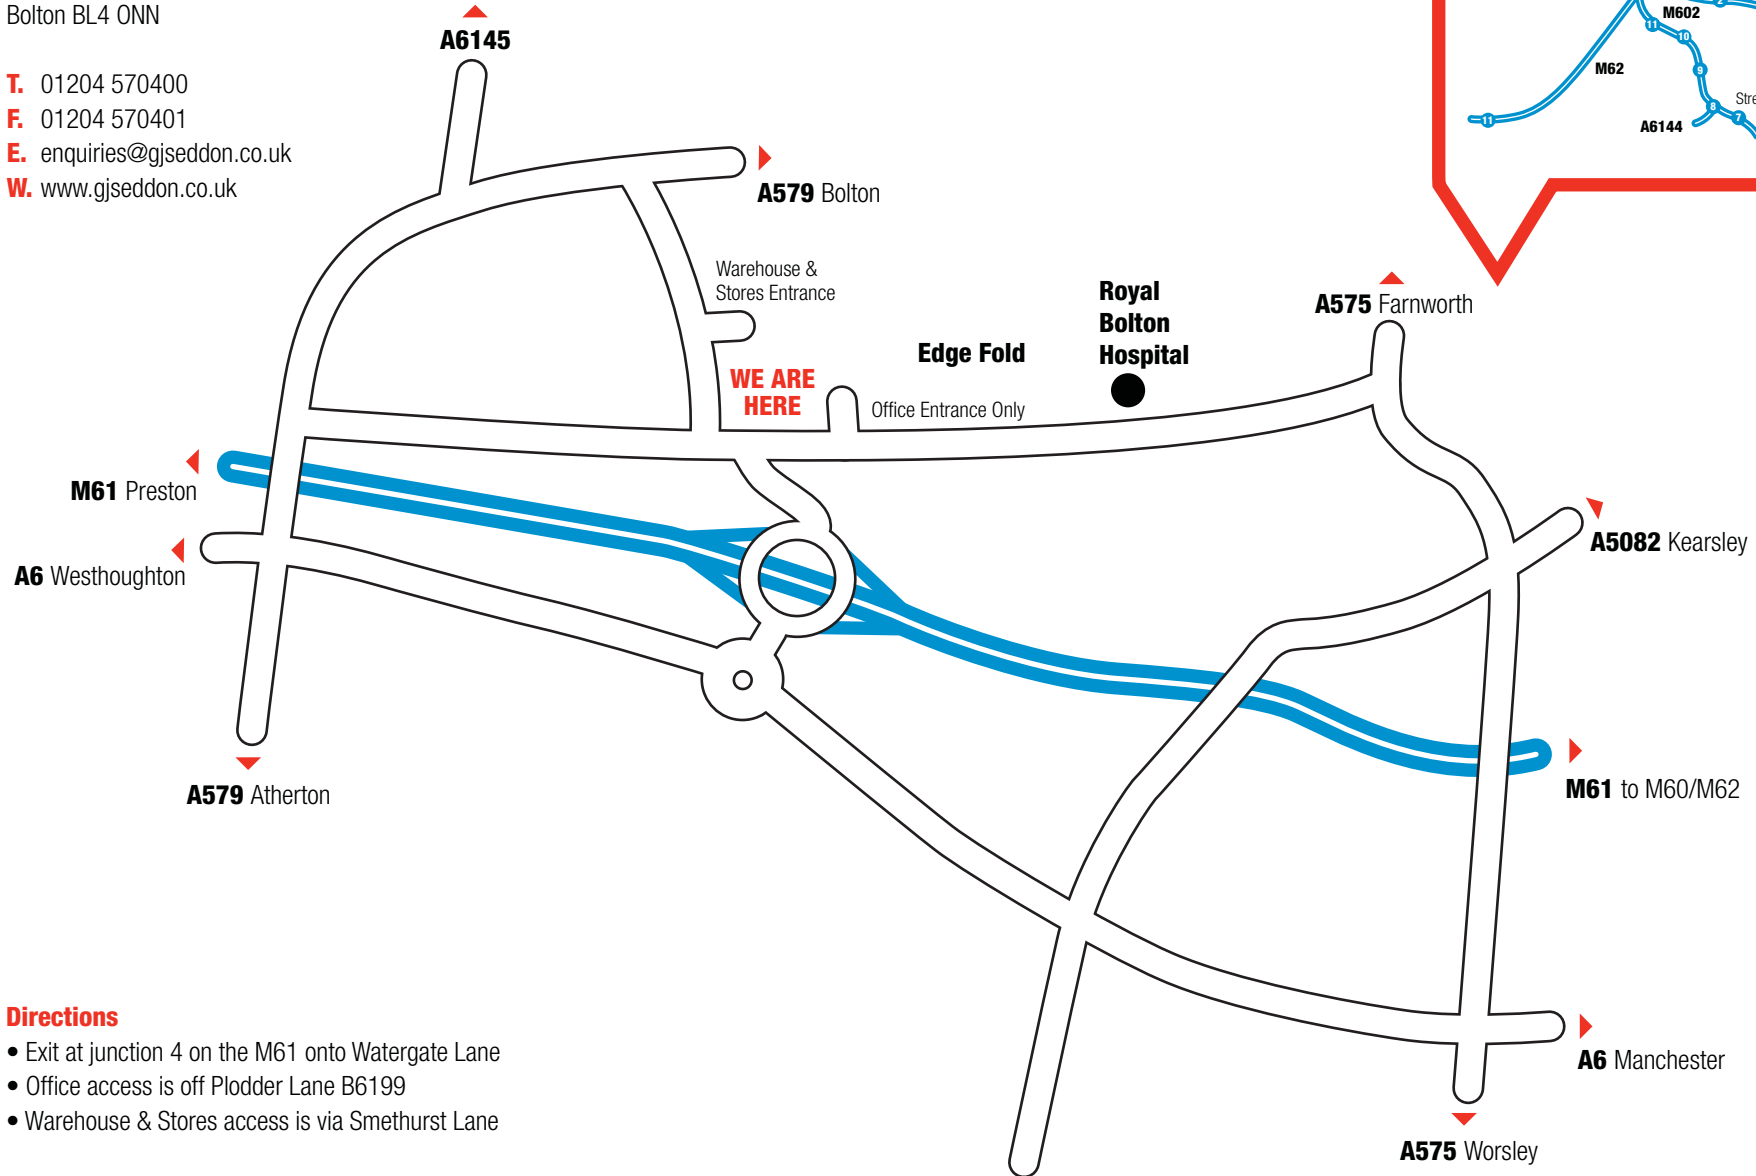

Seddon

G&J Seddon Limited
Plodder Lane
Edge Fold
Bolton BL4 0NN

T. 01204 570400
F. 01204 570401
E. enquiries@gjseddon.co.uk
W. www.gjseddon.co.uk

Directions

- Exit at junction 4 on the M61 onto Watergate Lane
- Office access is off Plodder Lane B6199
- Warehouse & Stores access is via Smethurst Lane