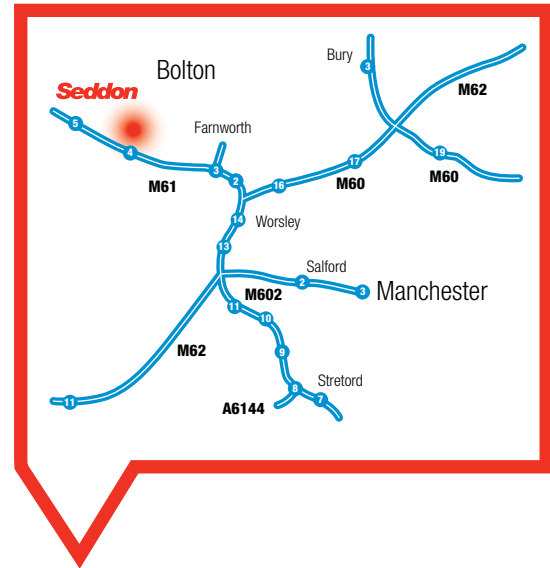

Seddon

G&J Seddon Limited
Plodder Lane
Edge Fold
Bolton BL4 0NN

T. 01204 570400
F. 01204 570401
E. enquiries@gjseddon.co.uk
W. www.gjseddon.co.uk

Directions

- Exit at junction 4 on the M61 onto Watergate Lane
- Office access is off Plodder Lane B6199
- Warehouse & Stores access is via Smethurst Lane